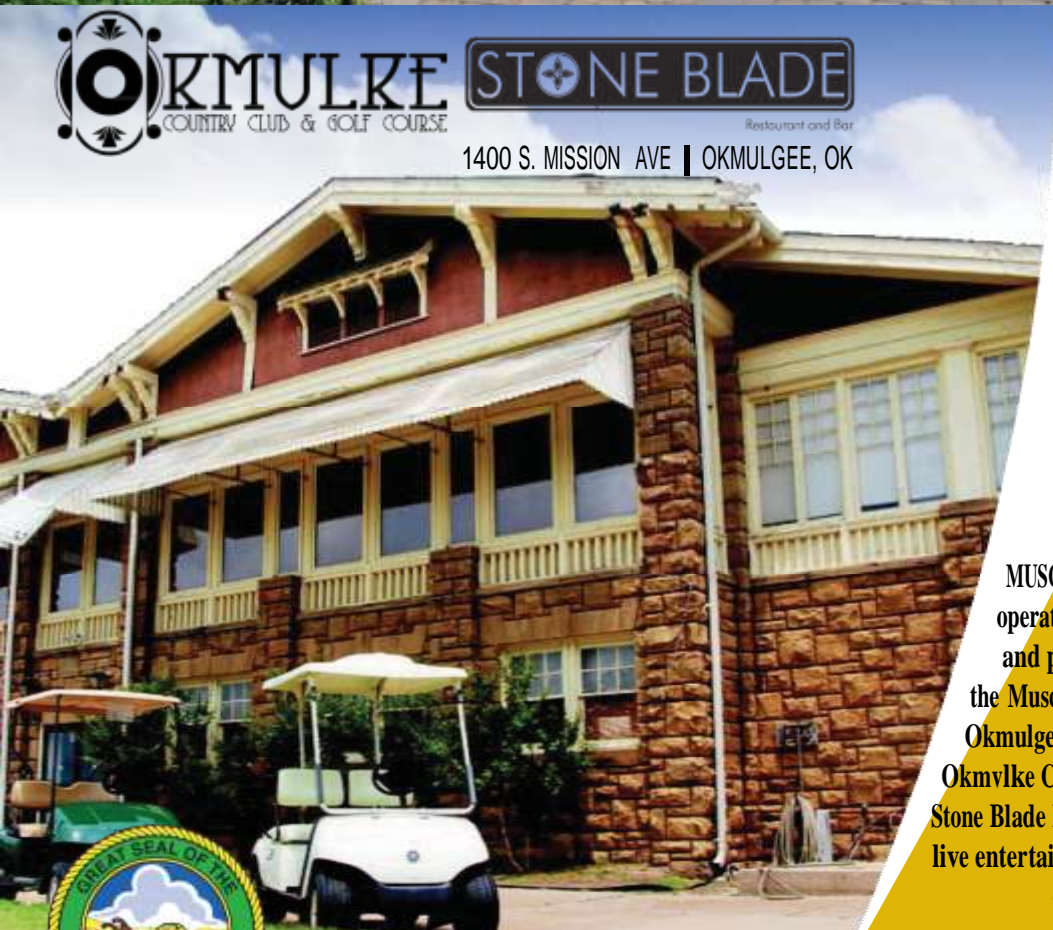

300 RIVERWALK TERRACE | JENKS, OK

2800 N. WOOD DRIVE | OKMULGEE, OK
3420 ½ W. PEAK BLVD | MUSKOGEE, OK

Restaurant and Bar

1400 S. MISSION AVE | OKMULGEE, OK

MUSCOGEE NATION BUSINESS ENTERPRISES (MNBE) operates businesses that cater to your everyday needs and provide for an additional stream of revenue to the Muscogee (Creek) Nation. Fuel up at travel plazas in Okmulgee or Muskogee. Enjoy a round of golf at the Okmulke Country Club and Golf Course, also home to the Stone Blade Restaurant. Grab a bite, catch a movie, or enjoy live entertainment at the Riverwalk family entertainment district on the Arkansas River in Jenks.